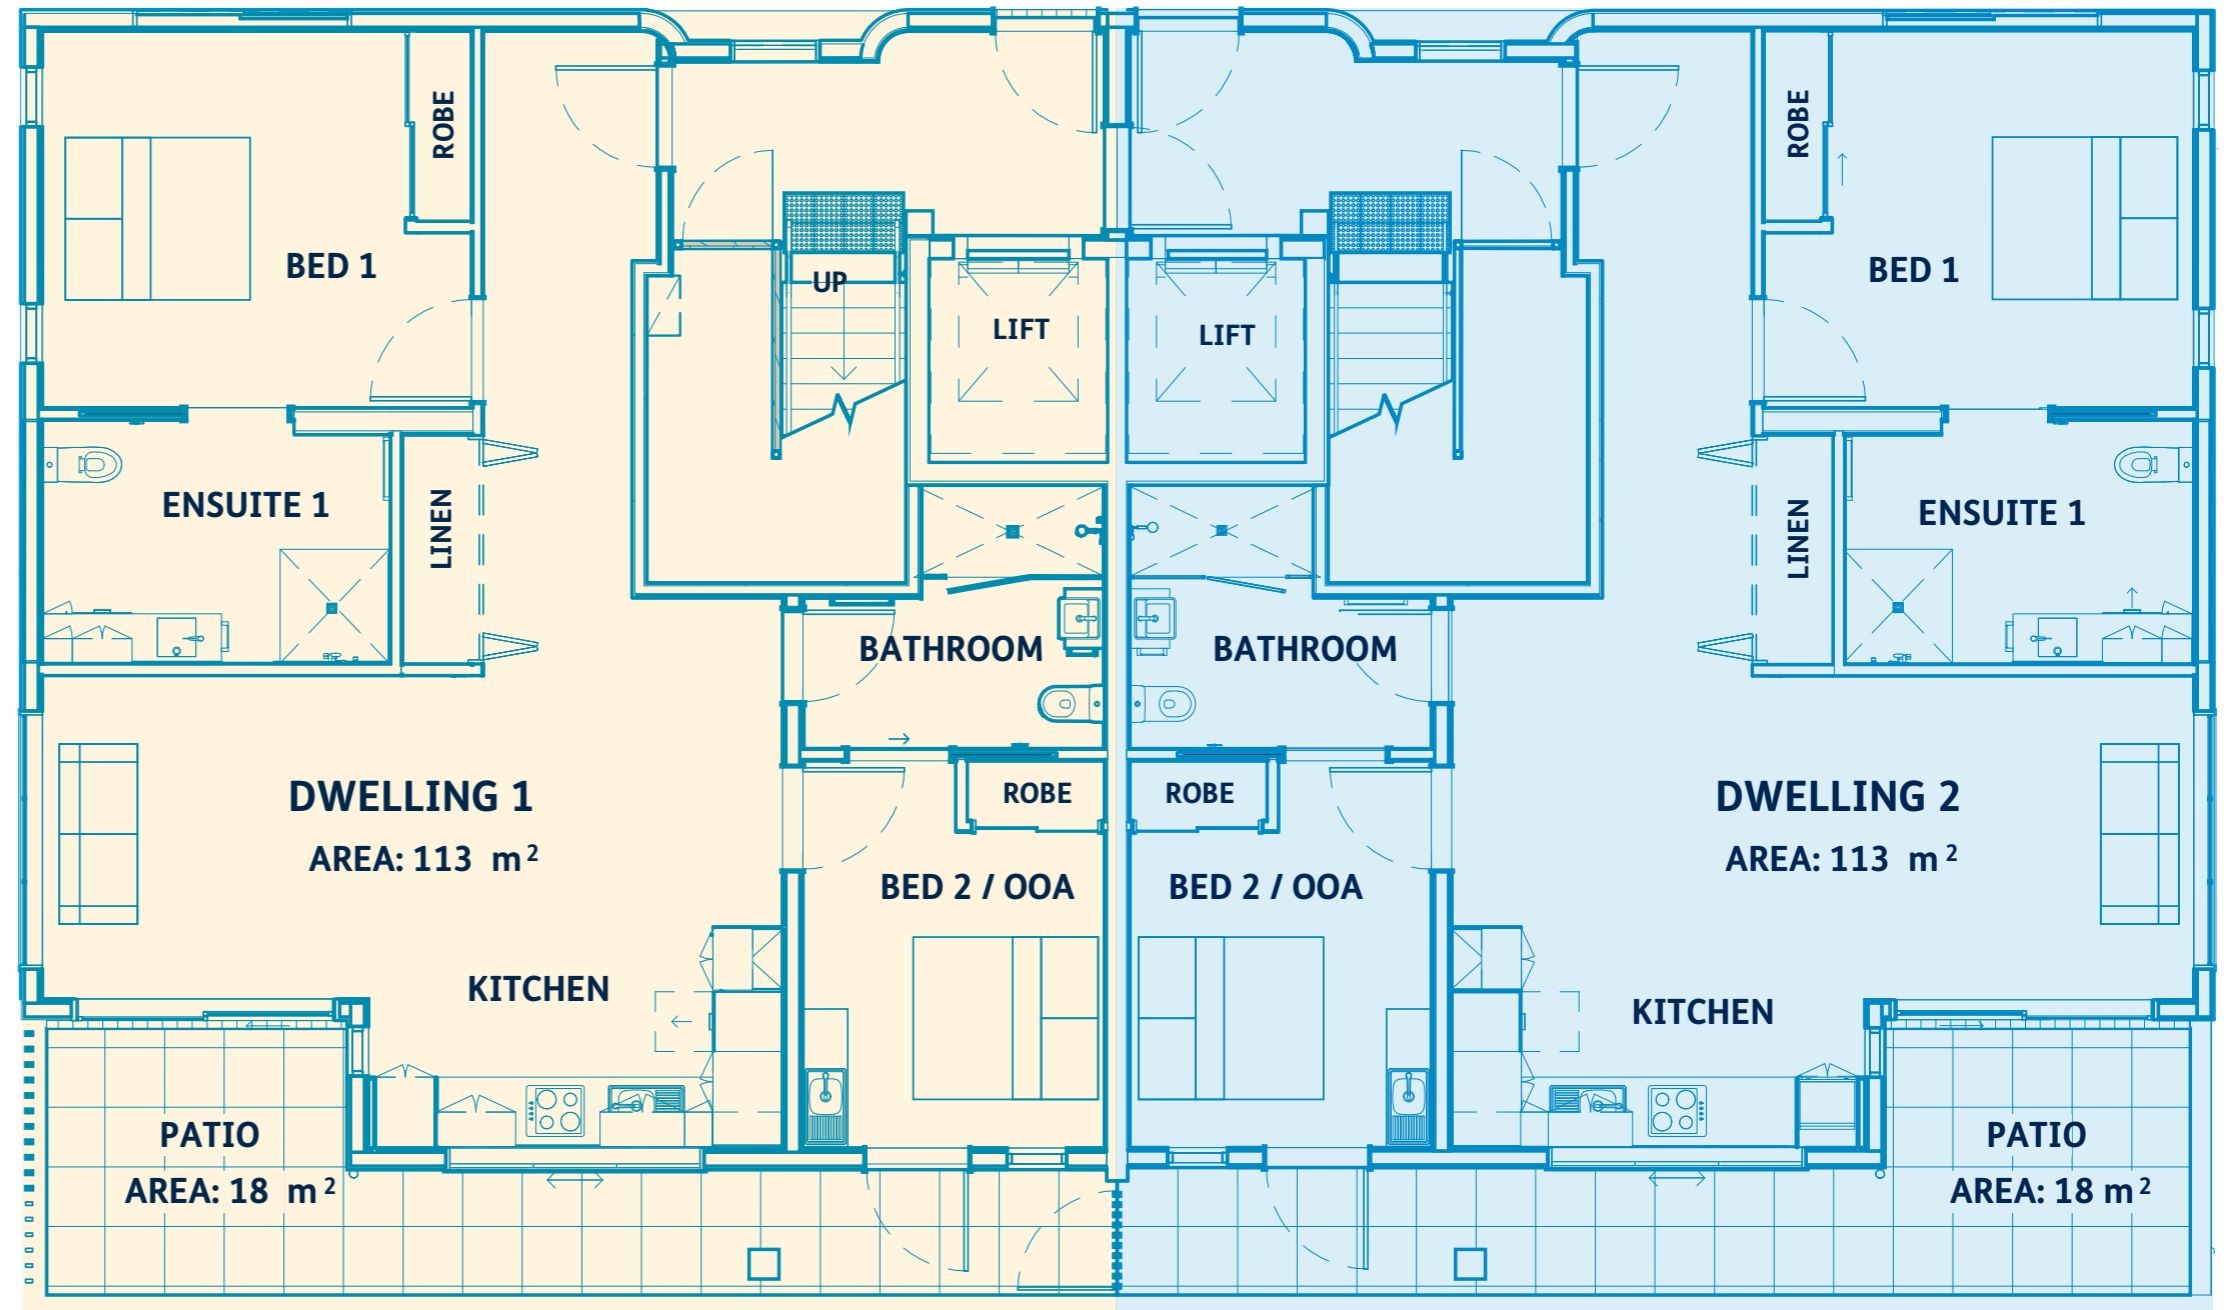

Floorplans

Ground Level

Specifications

Dwelling One

Total Floor Area: 113m²

Dwelling Two

Total Floor Area: 113m²

Floorplans

First Level

Specifications

Dwelling Three

Total Floor Area: 113m²

Dwelling Four

Total Floor Area: 113m²